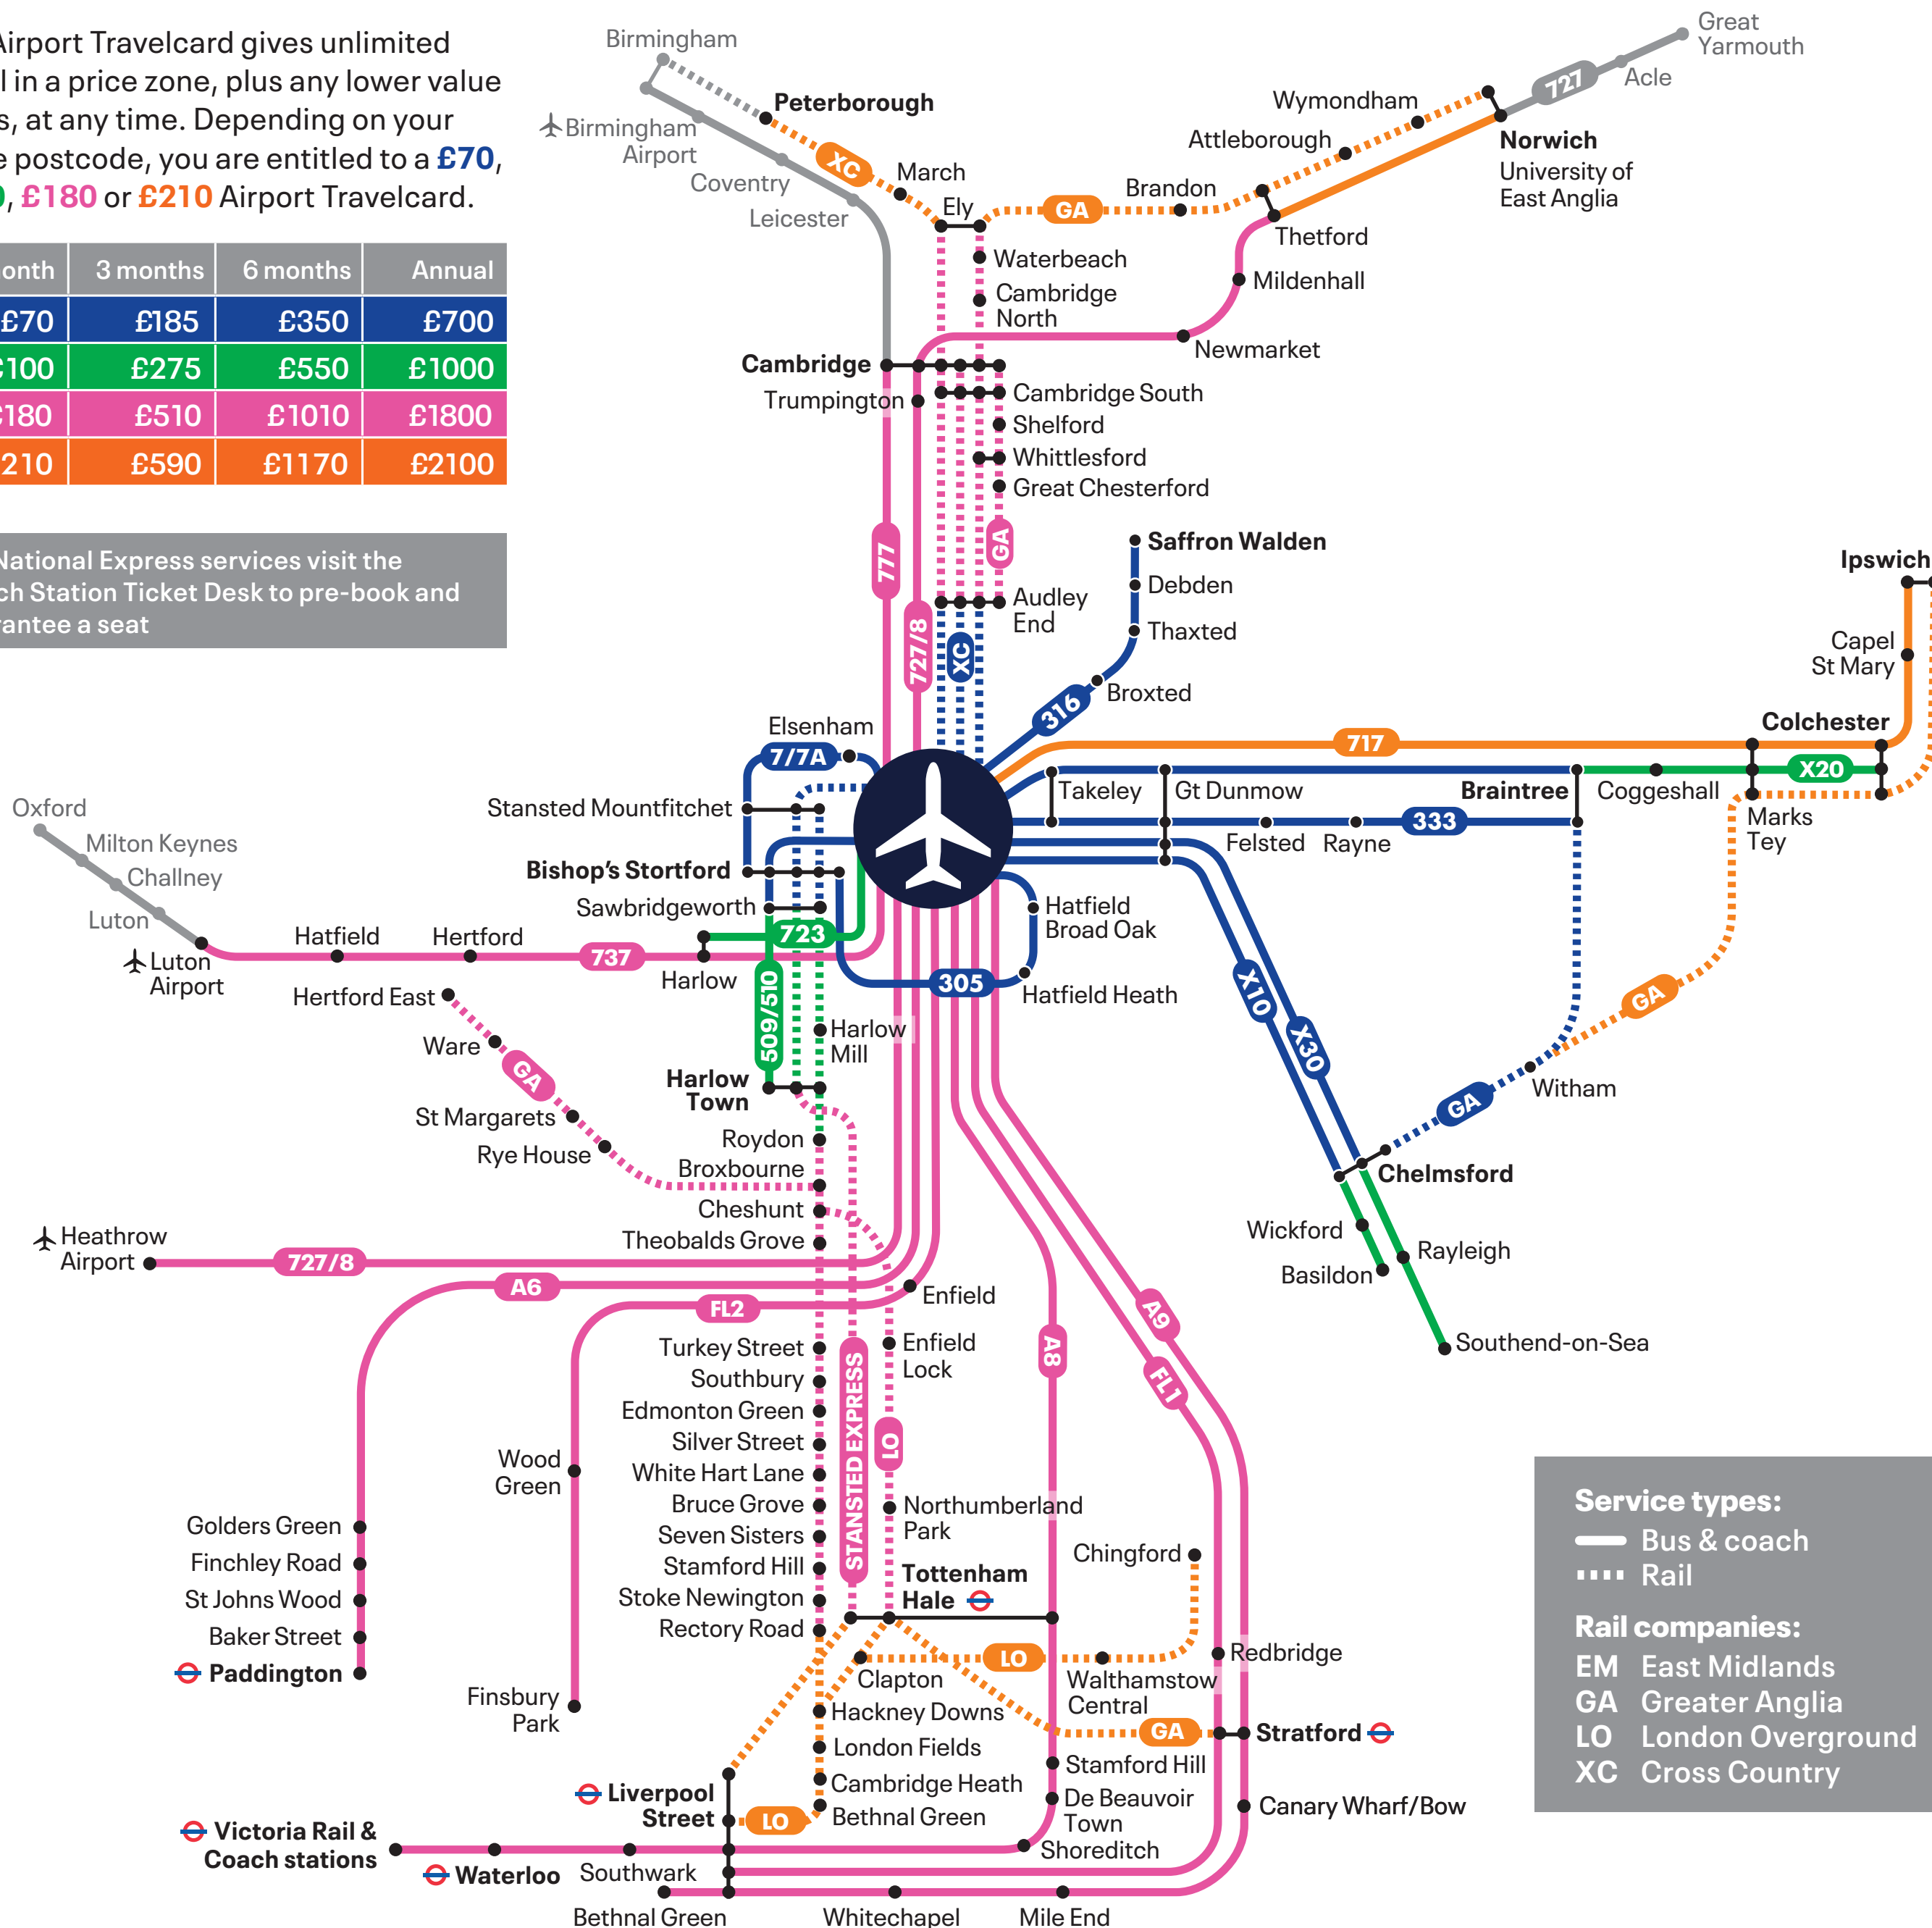

# AIRPORT TRAVELCARD ZONES

The Airport Travelcard gives unlimited travel in a price zone, plus any lower value zones, at any time. Depending on your home postcode, you are entitled to a **£70**, **£100**, **£180** or **£210** Airport Travelcard.

1 month	3 months	6 months	Annual
£70	£185	£350	£700
£100	£275	£550	£1000
£180	£510	£1010	£1800
£210	£590	£1170	£2100

For National Express services visit the Coach Station Ticket Desk to pre-book and guarantee a seat

**Service types:**

- Bus & coach
- .... Rail

**Rail companies:**

- EM East Midlands
- GA Greater Anglia
- LO London Overground
- XC Cross Country