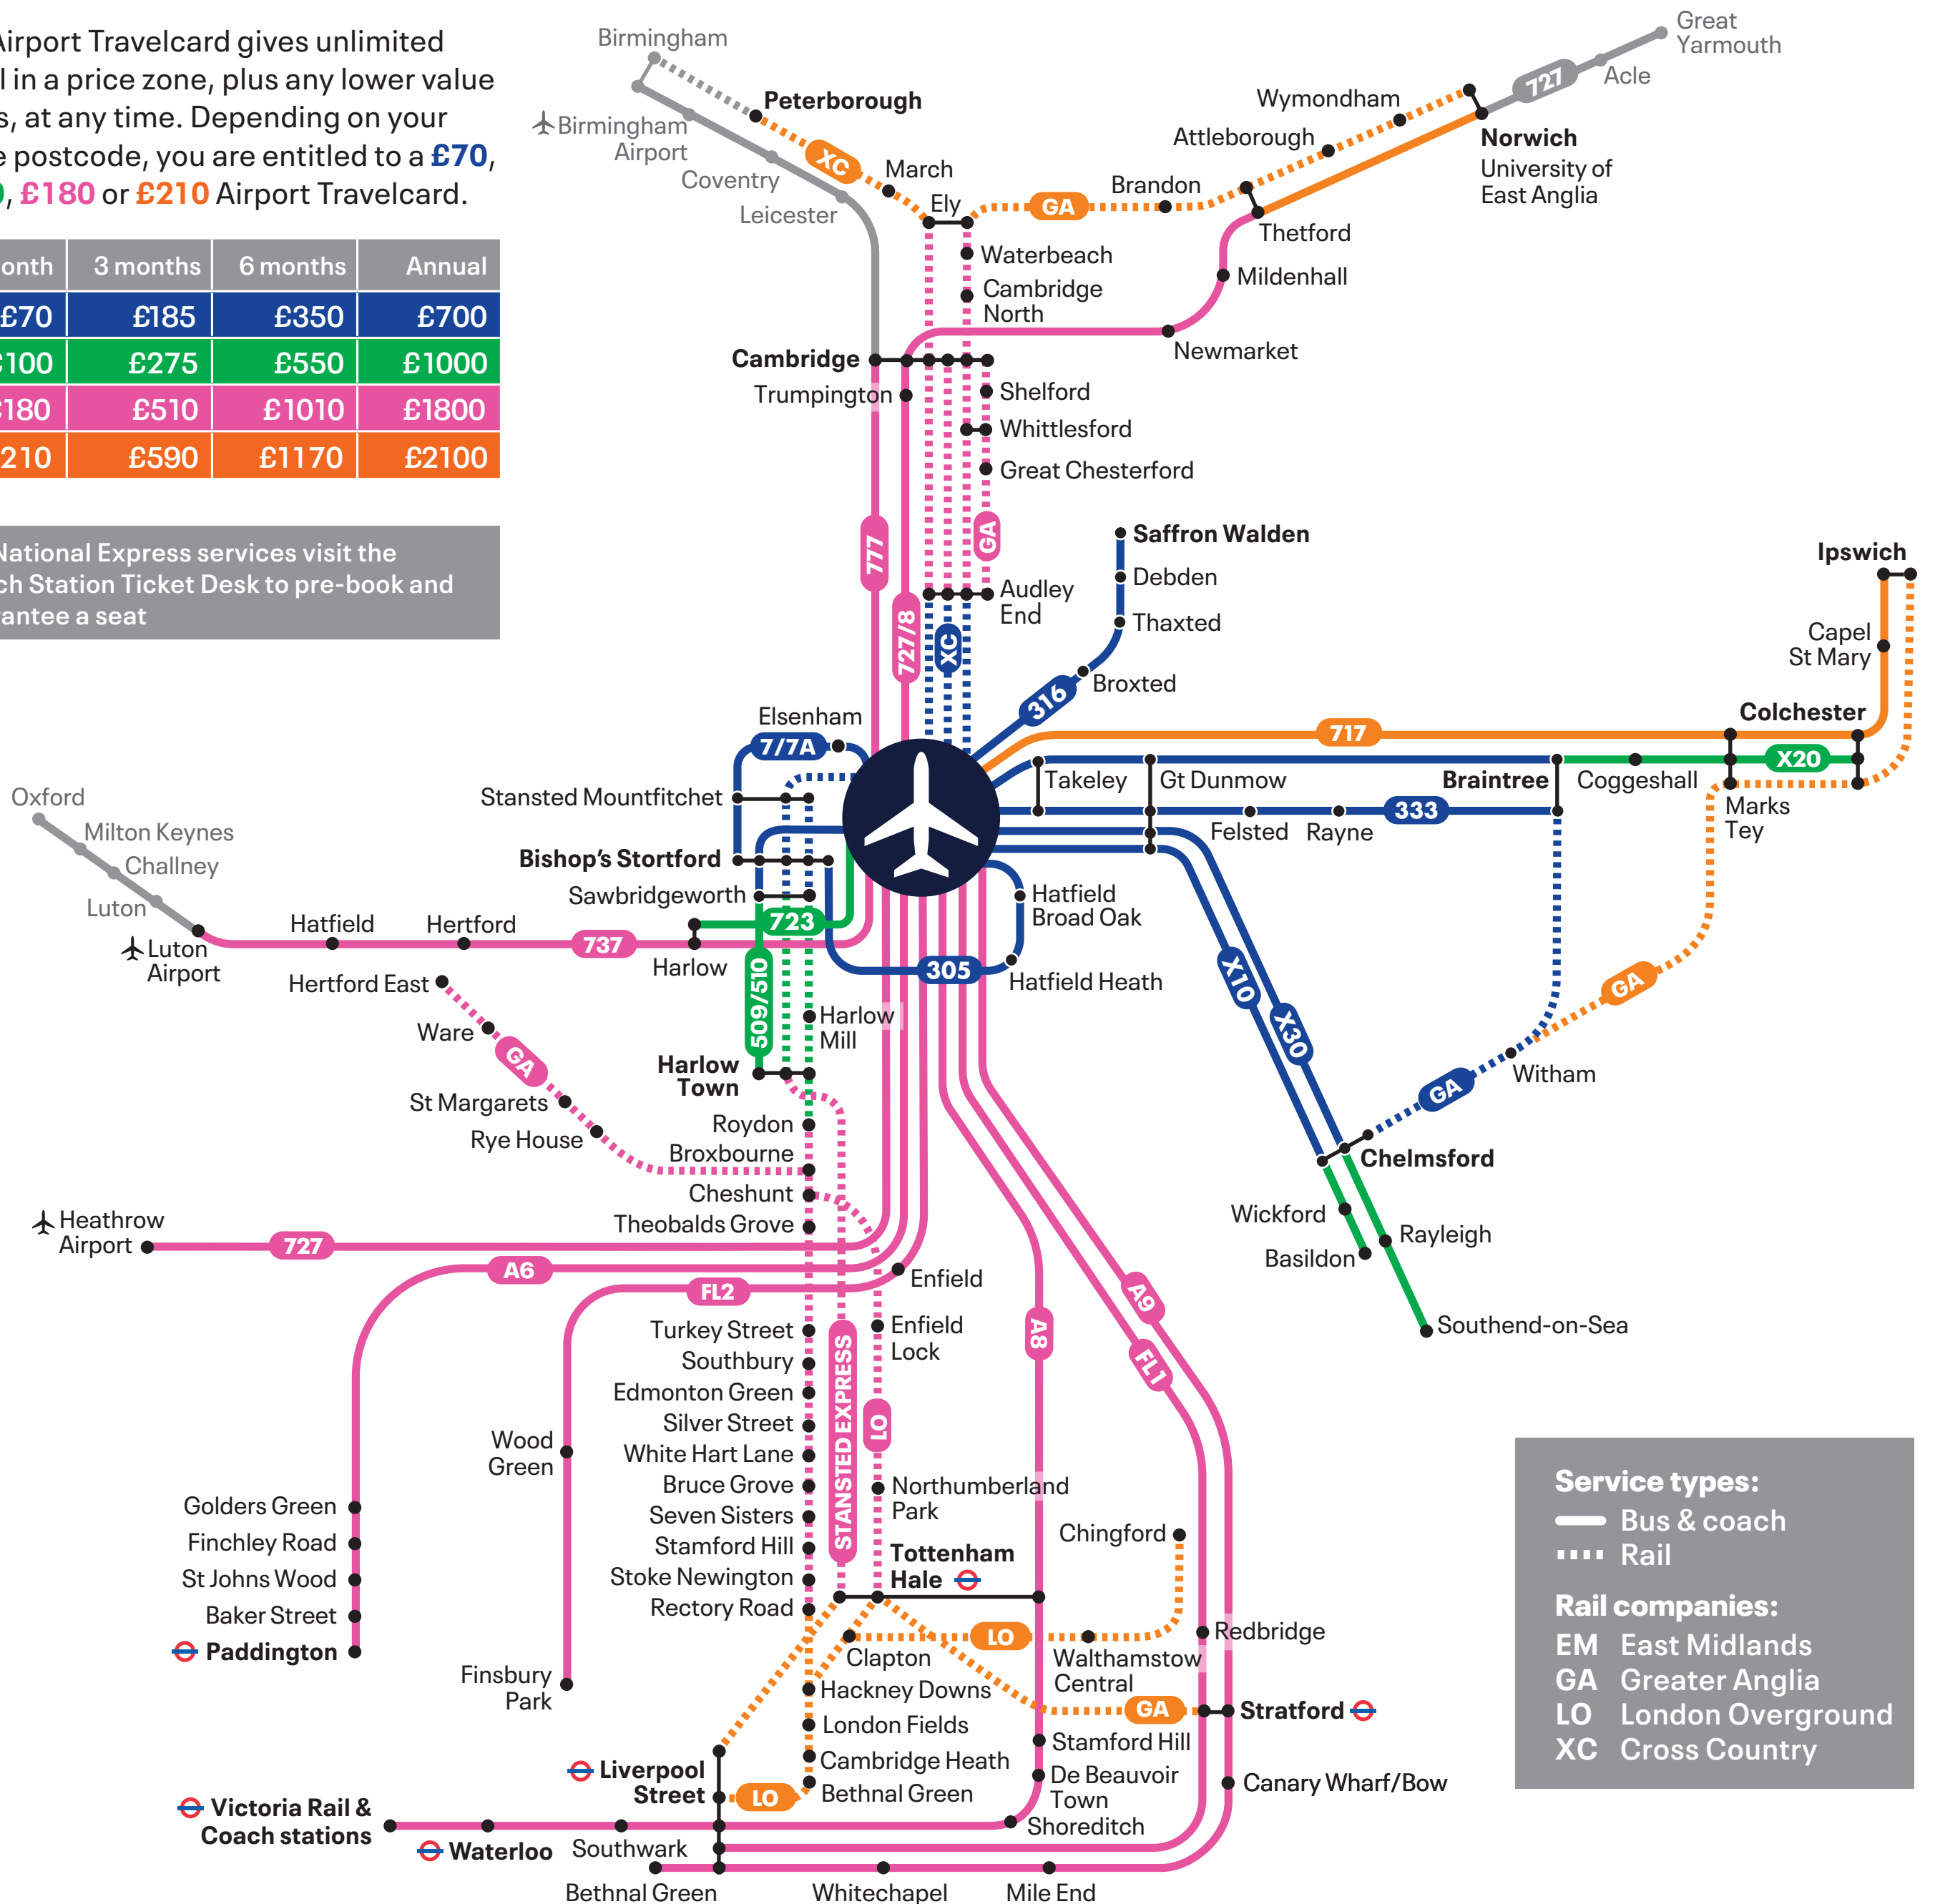

# AIRPORT TRAVELCARD ZONES

The Airport Travelcard gives unlimited travel in a price zone, plus any lower value zones, at any time. Depending on your home postcode, you are entitled to a **£70**, **£100**, **£180** or **£210** Airport Travelcard.

1 month	3 months	6 months	Annual
£70	£185	£350	£700
£100	£275	£550	£1000
£180	£510	£1010	£1800
£210	£590	£1170	£2100

For National Express services visit the Coach Station Ticket Desk to pre-book and guarantee a seat

**Service types:**

- Bus & coach
- .... Rail

**Rail companies:**

- EM East Midlands
- GA Greater Anglia
- LO London Overground
- XC Cross Country