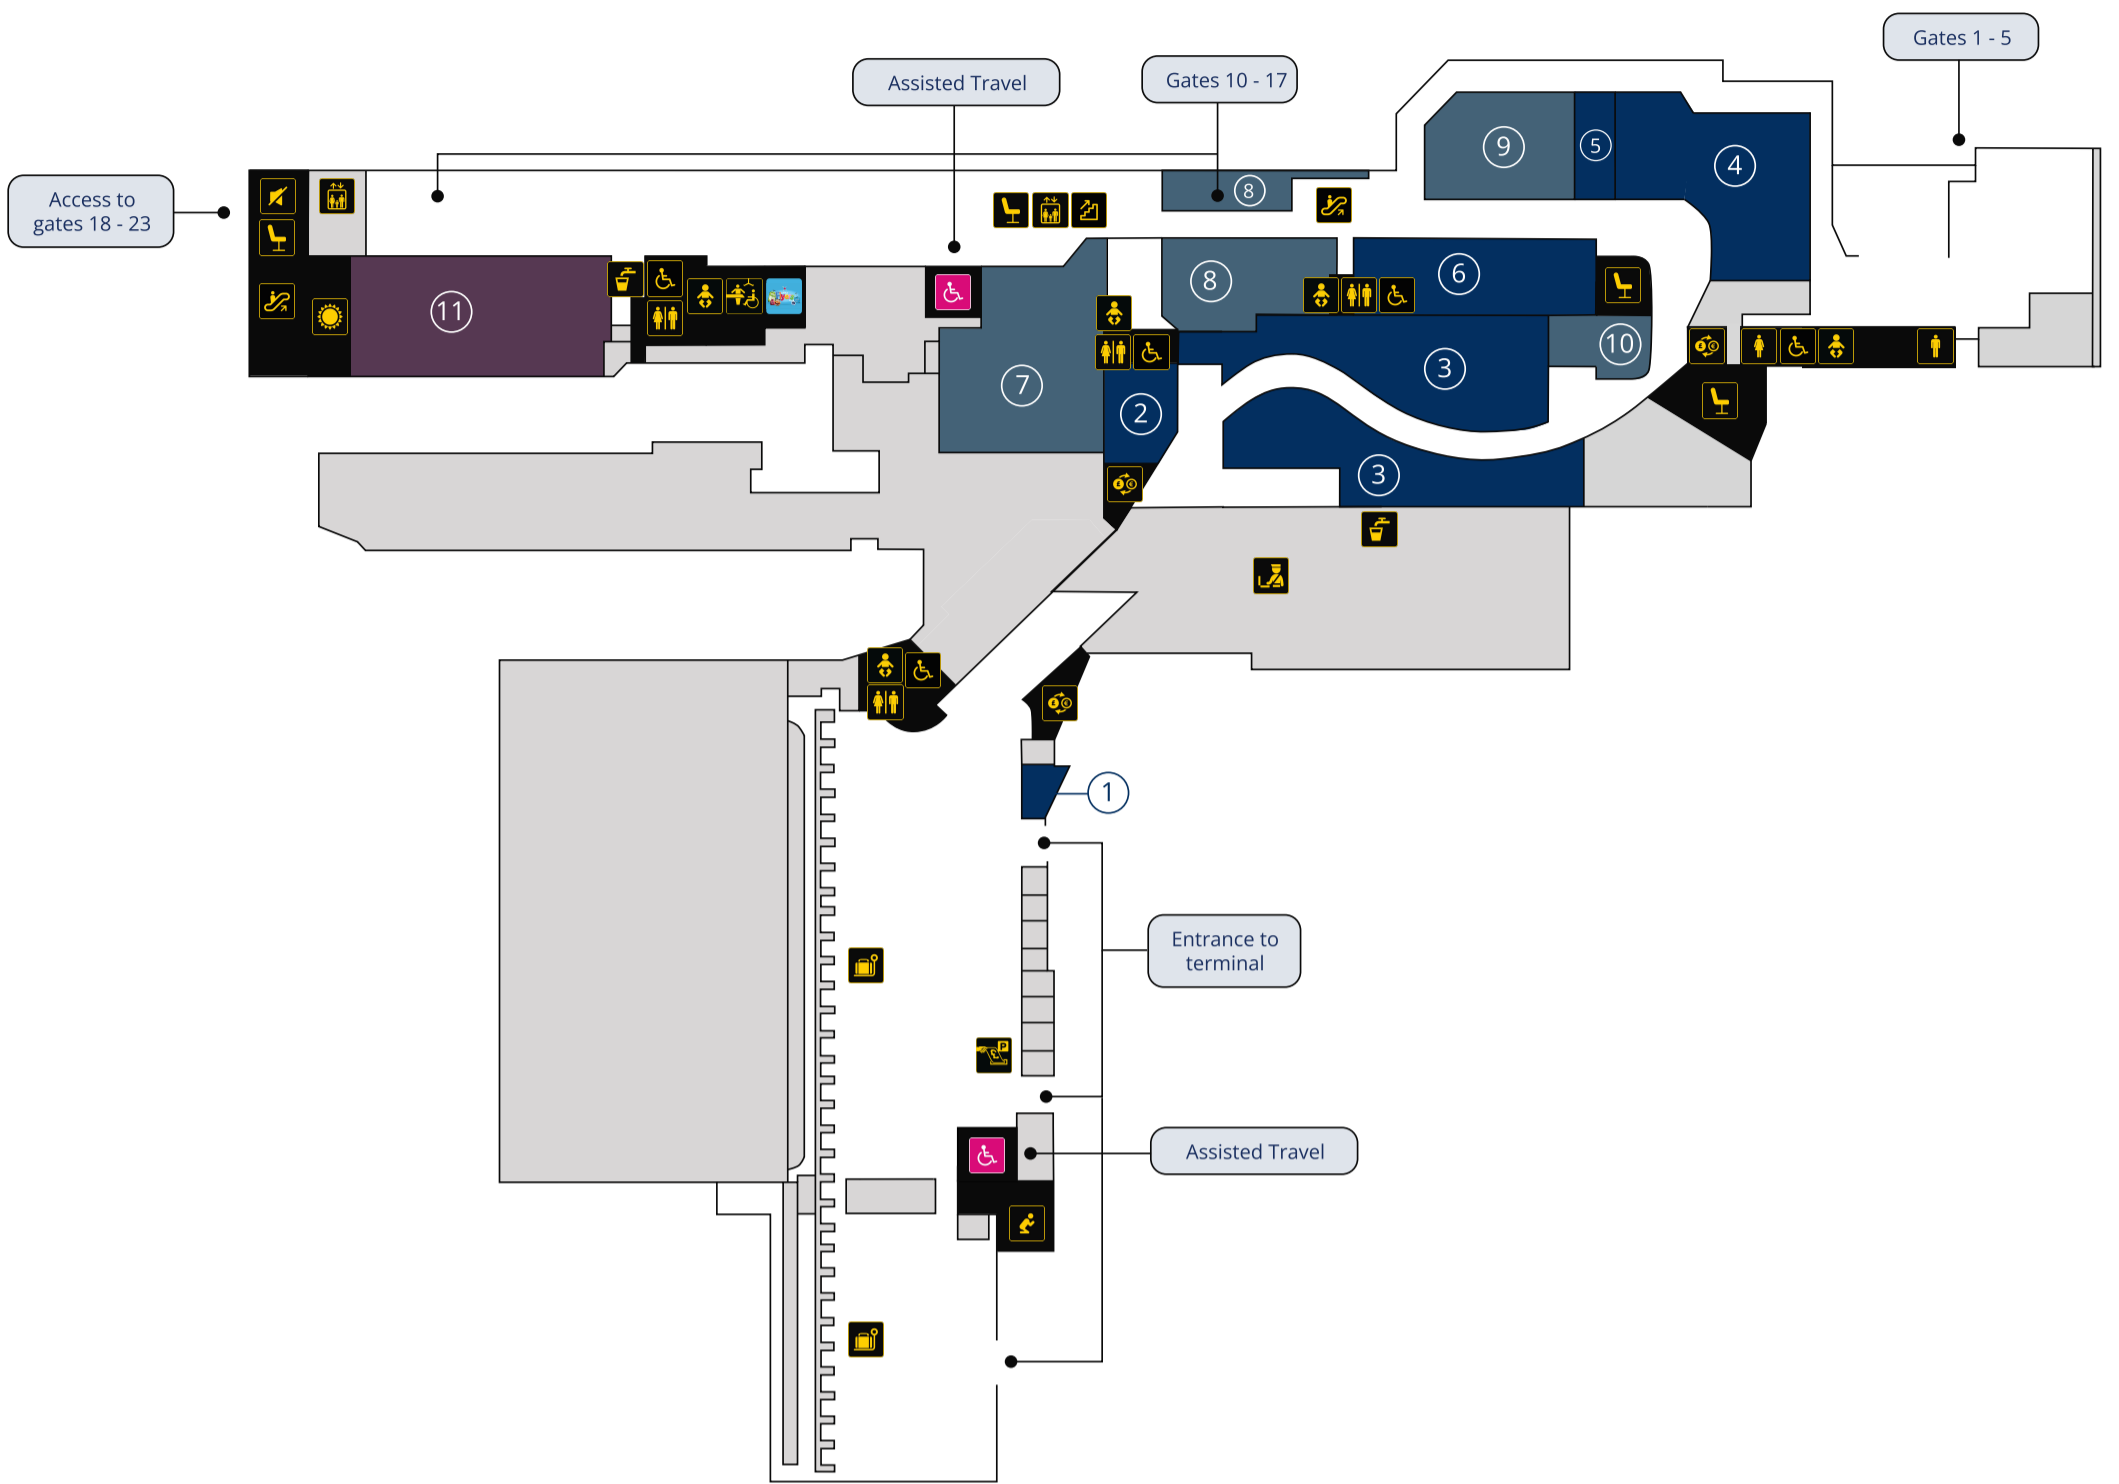

## Lower Departures Lounge

- ① WHSmith
- ② WHSmith
- ③ World Duty Free
- ④ WHSmith
- ⑤ Accessorize
- ⑥ JD

- ⑦ Terracotta
- ⑧ Pork & Pickle
- ⑨ Alembic
- ⑩ Starbucks

- ⑪ Escape Lounge

- Lift
- Escalator
- Stairs
- Toilets
- Male Toilets
- Female Toilets
- Accessible Toilets
- Baby Change
- Water Refill
- Sensory Room
- Changing Places
- Seating
- Check In
- Currency Change
- Quiet Room
- Multi Faith Room
- Security
- Pay for Parking
- Assisted Travel
- Little Flyers Room

## Upper Departures Lounge

- ① Burger King
- ② Castle Rock

- Lift
- Toilets
- Accessible Toilets
- Seating
- Baby Change
- Stairs
- Smoking Area